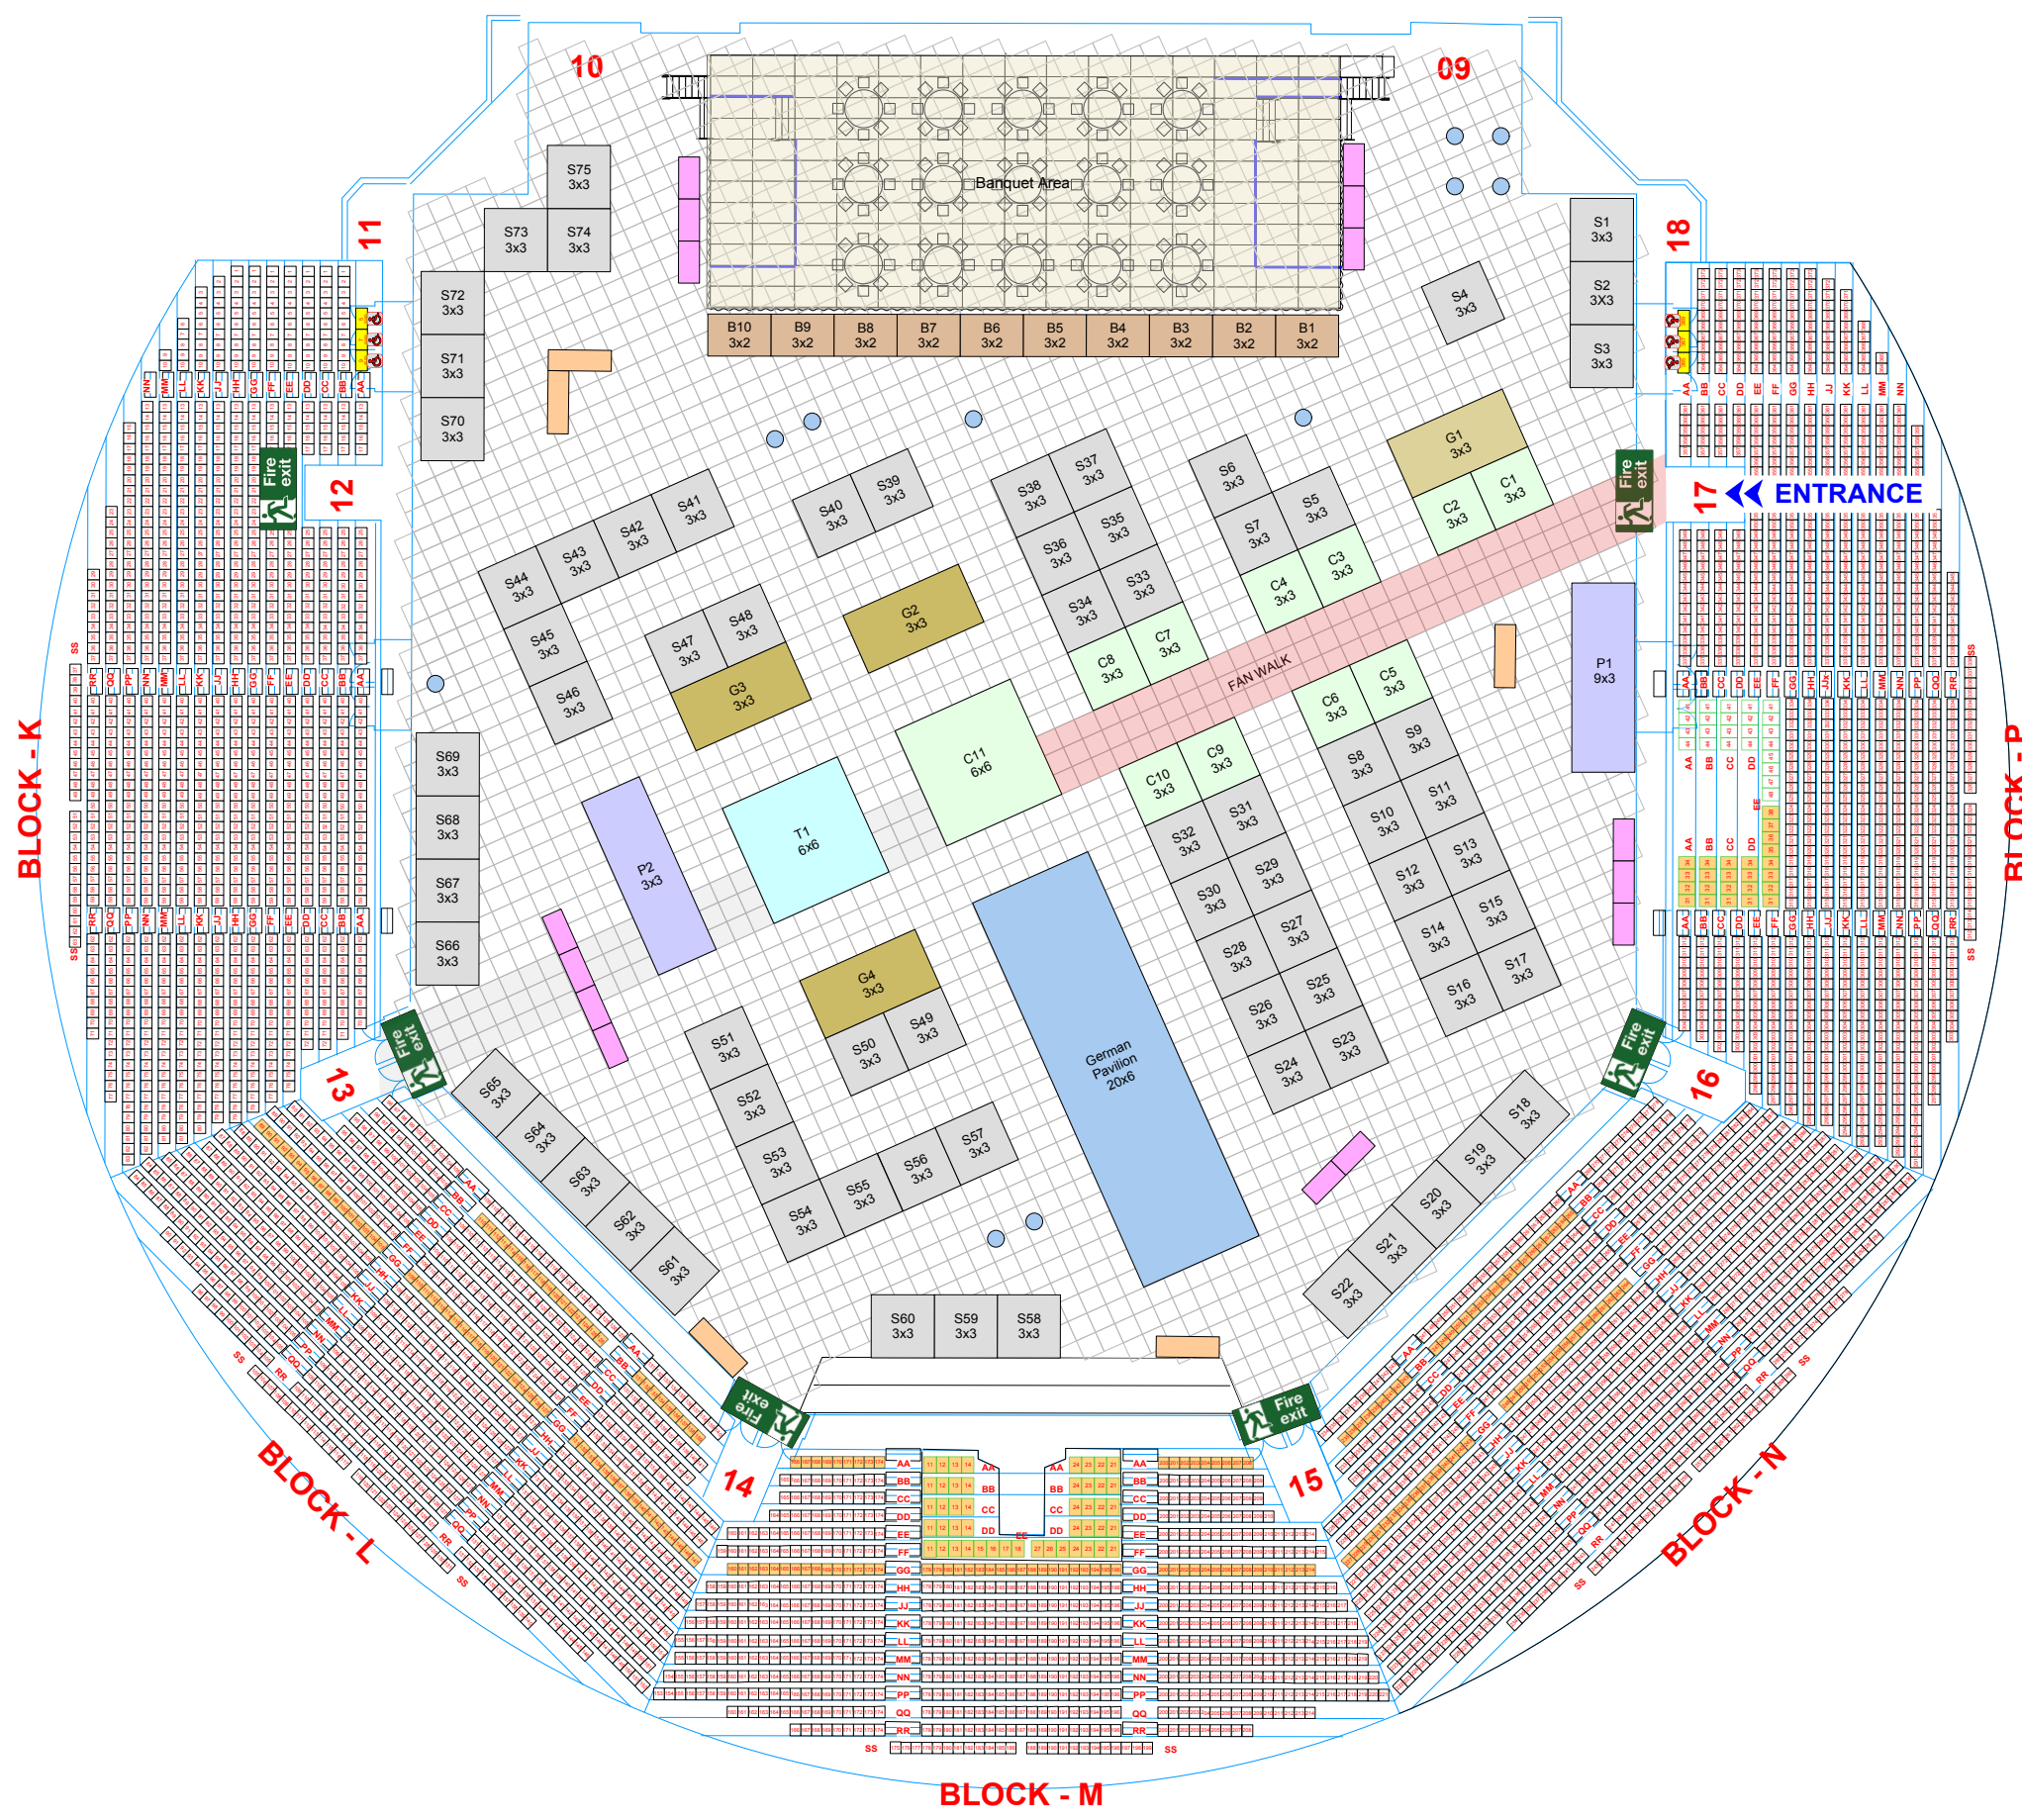

SADA
THE SOUTH AFRICAN
DENTAL ASSOCIATION

- 36m² Titanium TFS Stand
- 27m² Platinum TFS Stand
- 18m² Gold TFS Stand
- 9m² Silver TFS Stand
- 6m² Bronze Table-top Stand
- Congress Partner TFS Stands
- 120m² German Pavilion
- Fan Walk
- Banquet Area
- Catering Stations
- Coffee Stations
- Cocktail Tables

Floor Plan

SADA 2024

@ Sun Arena - Time Square Casino, Pretoria

Show Dates: 30 August - 1 September 2024

Set-up: 28-29 August 2024

AE brandon@scandisplay.co.za
DESIGN winette@scandisplay.co.za

DWG NO: 81/rev10
2024-03-05