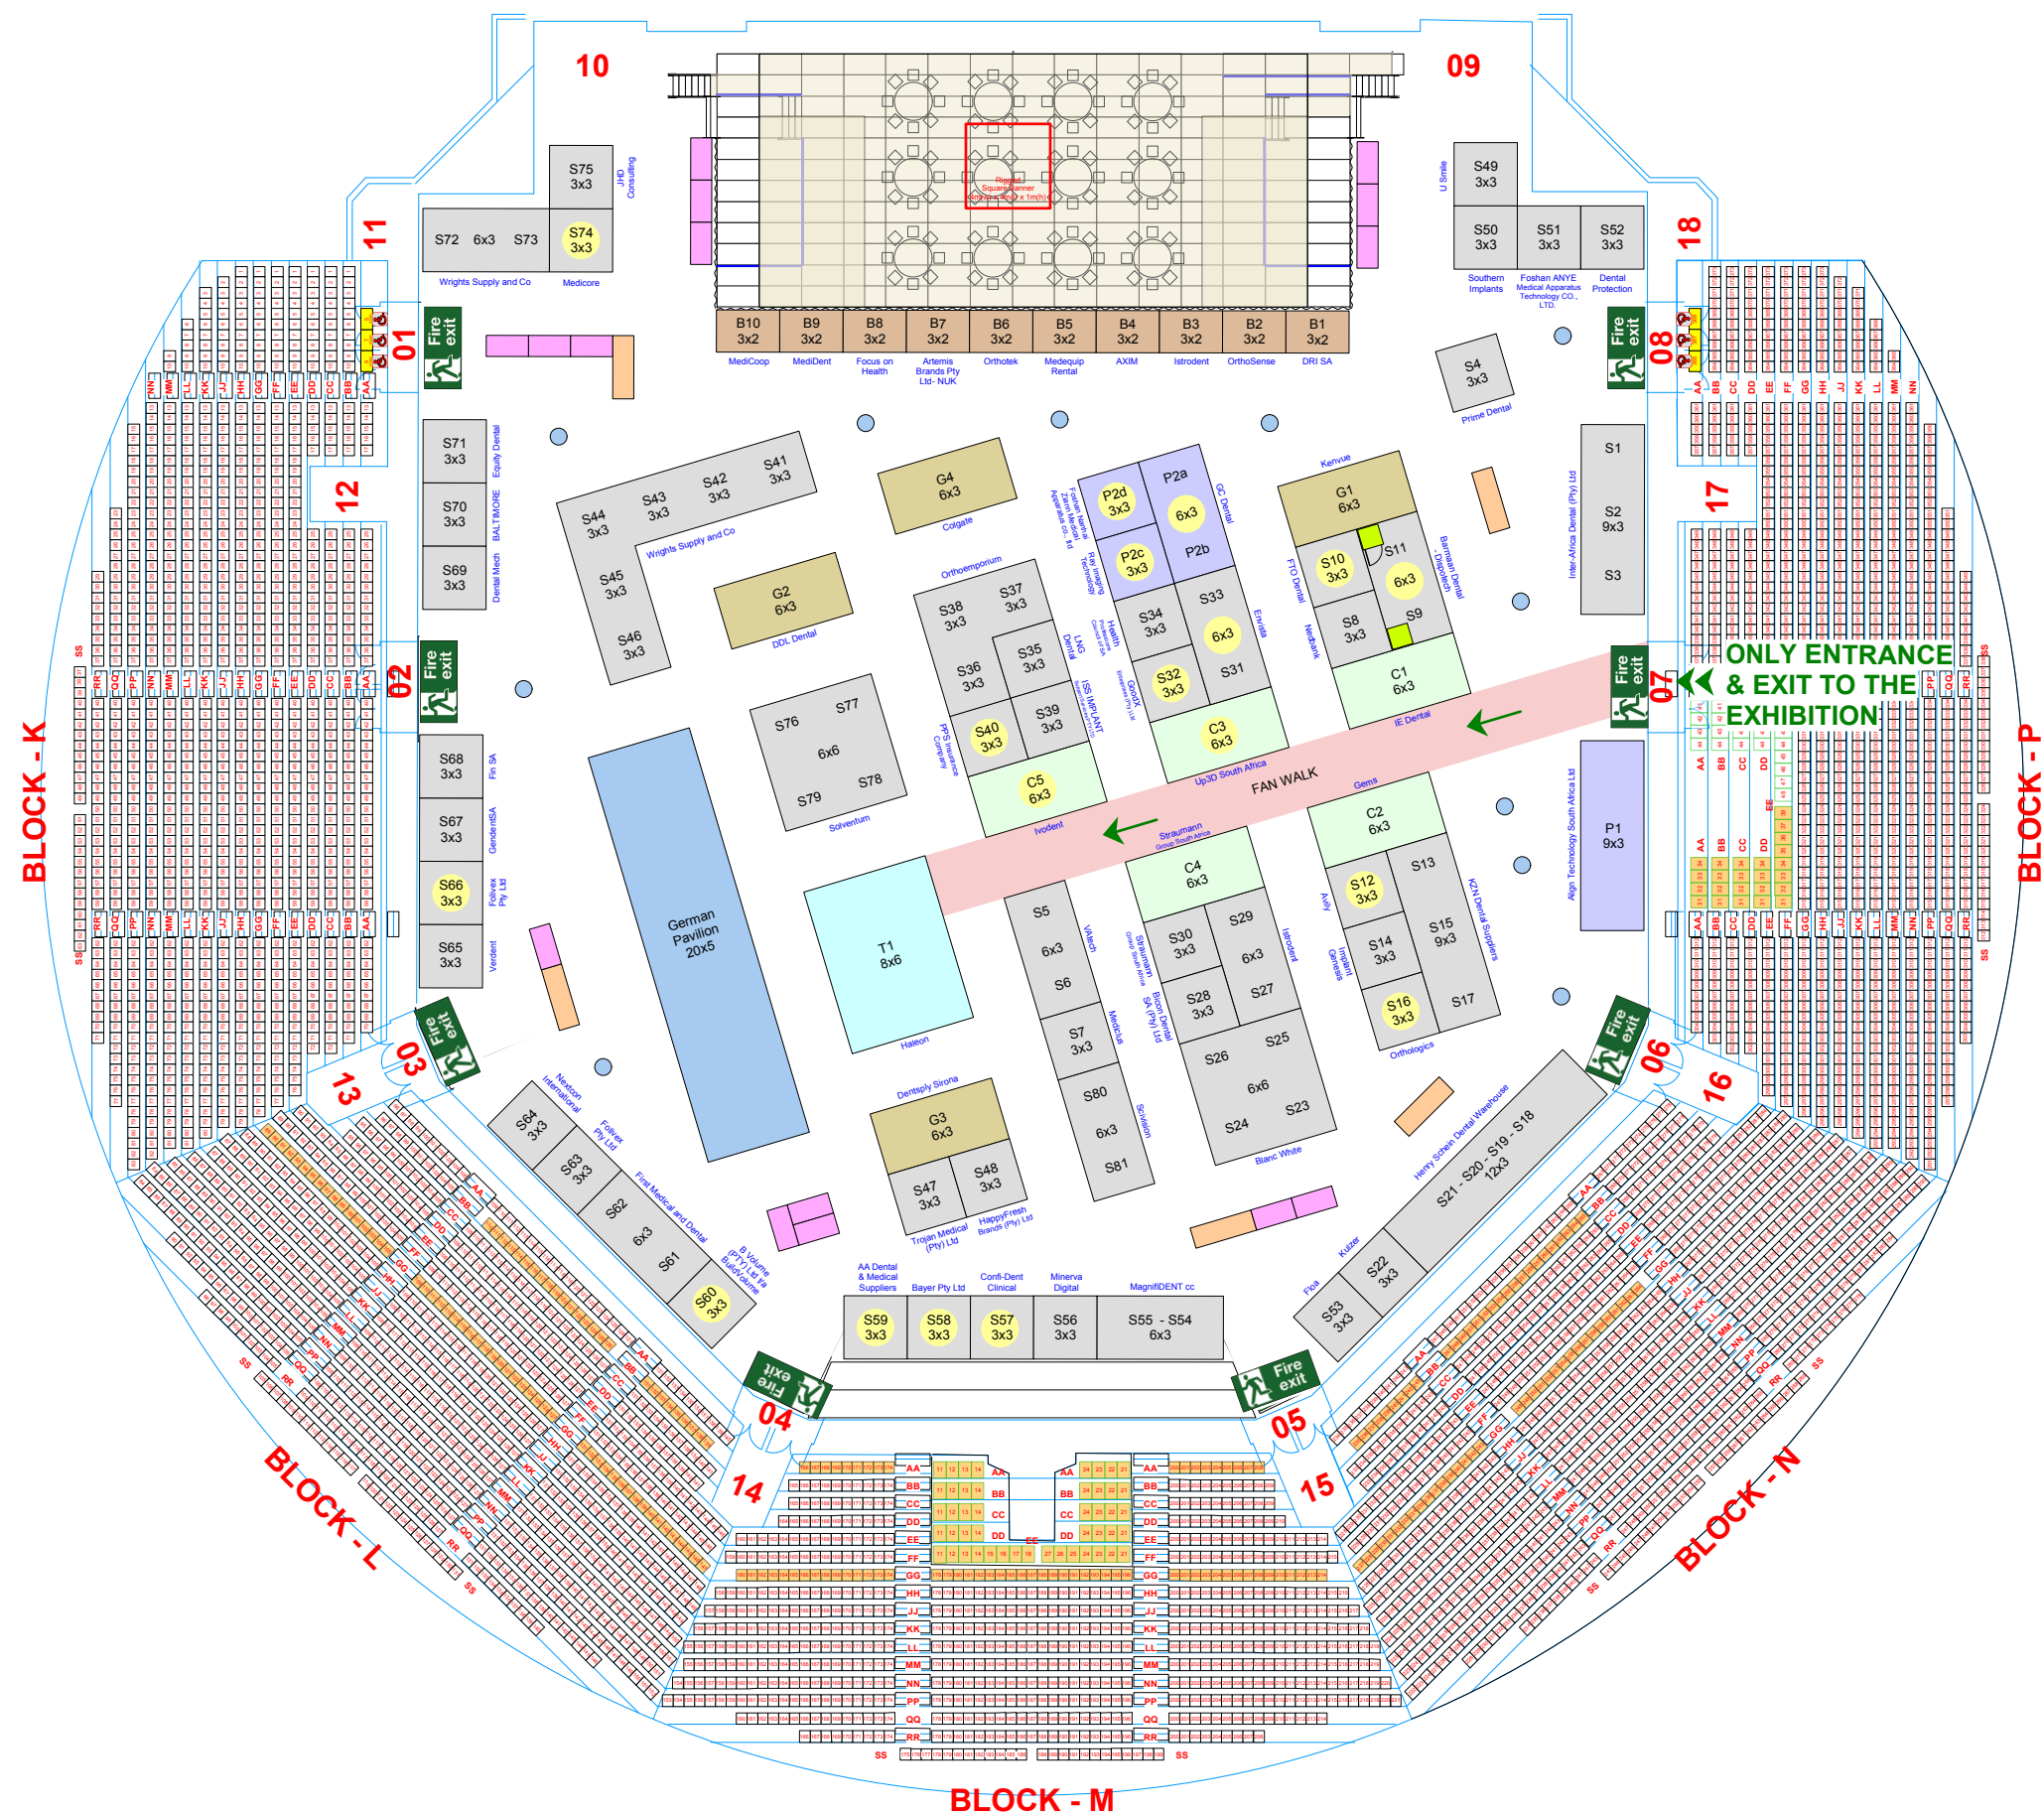

SADA
THE SOUTH AFRICAN
DENTAL ASSOCIATION

- Titanium Stands (48m² x 1)
- Platinum Stands (27m² x 1 / 36m² x 1)
- Gold Stands (18m² x 4)
- Silver Stands (9m² x 81)
- Bronze Table-top Stand (6m² x 10)
- Fabric Shell Booths
- PST Shell
- Prime Stands (18m² x 5)
- 100m² German Pavilion
- Fan Walk
- Banquet Area / DPL / SADA Lounge
- Catering Stations
- Coffee Stations
- Cocktail Tables
- Rigged Square Banner (4m x 4m x 1m)

FLOOR PLAN

SADA 2024
Venue: Sun Arena - Time Square Casino, Pretoria

Show Dates: 30 August - 1 September 2024
Set-up: 28-29 August 2024

AE brandon@scandisplay.co.za
DESIGN winette@scandisplay.co.za

DWG NO: 81/rev32
2024-08-21

© 2024 Scan Display Solutions (Pty) Limited. All rights reserved. This document, including all designs, concepts, and proposals contained herein, is the intellectual property of Scan Display Solutions (Pty) Limited. Unauthorized reproduction, reverse engineering, distribution, or use of this material, in whole or in part, is strictly prohibited without the prior written consent of Scan Display Solutions (Pty) Limited. Colours and graphics are depicted as close as possible but may differ from the actual product. Unless otherwise specified, all dimension are in mm (Millimeters)